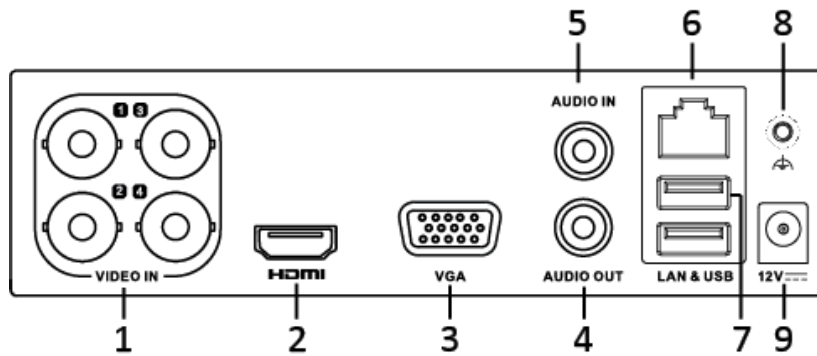

Physical Interfaces

The rear panel of DS-7108/7116HGHI-F1 provides 8/16 video input interfaces.

Index	Description	Index	Description
1	VIDEO IN	6	LAN Network Interface
2	HDMI Interface	7	USB Interfaces
3	VGA Interface	8	GND
4	AUDIO OUT, RCA Connector	9	12 VDC Power Input
5	AUDIO IN, RCA Connector