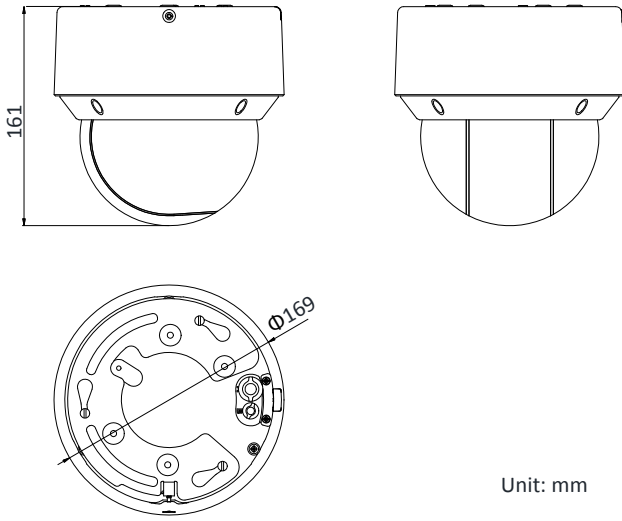

Order Model

DS-2DE4A220IW-DE, 12 VDC & PoE+ (802.3at, class4)

Dimensions

Unit: mm