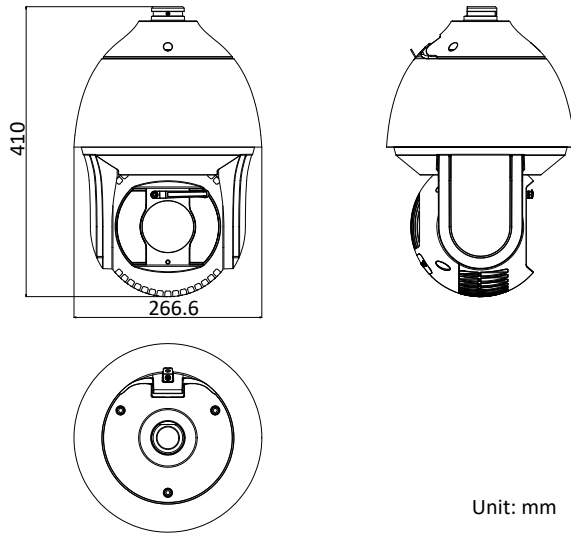

Order Model

DS-2DF8436IX-AEL, without wiper, 24 VAC & Hi-PoE

DS-2DF8436IX-AELW, with wiper, 24 VAC & Hi-PoE

Dimensions