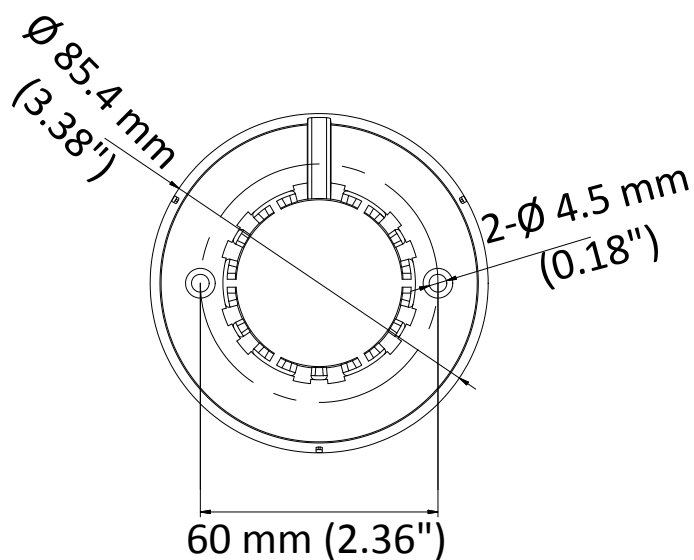

Order Model

DS-2CE56H0T-ITPF

Dimension