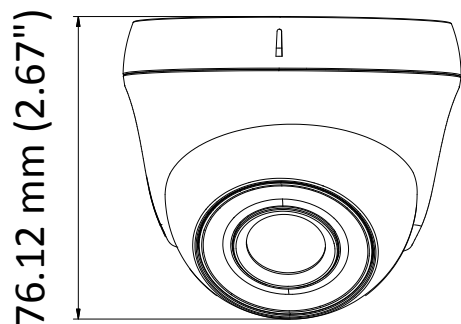

Order Model

DS-2CE56H0T-ITPF

Dimension